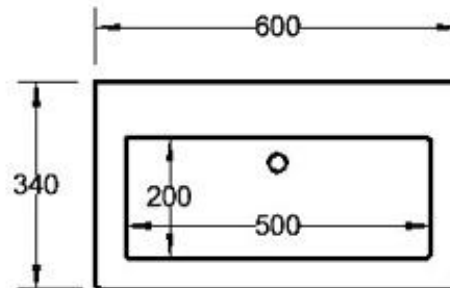

Specification Sheet

Monaco Grand Ensuite

600mm Single Bowl

	1 Taphole	MGE600C1
Codes	3 Taphole	MGE600C3
	0 Taphole	MGE600C0
	Colour	White Gloss

Basin

↑ MGE600C1

Top View

Side View