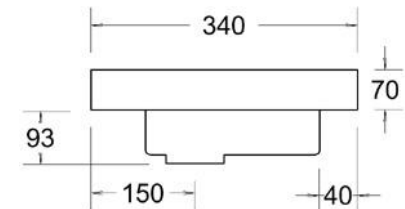

Specification Sheet

Monaco Grand Ensuite

600mm Single Bowl

	1 Taphole	MGE600C1
Codes	3 Taphole	MGE600C3
	0 Taphole	MGE600C0
	Colour	White Gloss

Basin

↑ MGE600C1

Top View

Side View