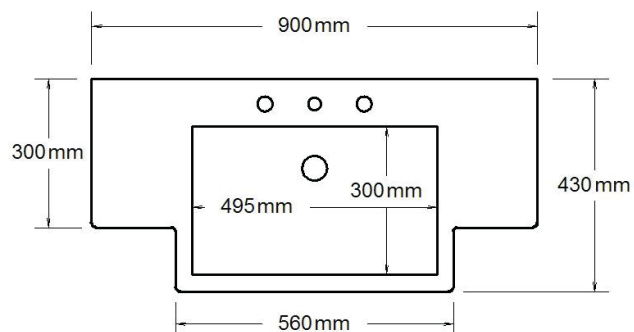

Specification Sheet

Monaco Forward Bowl 900mm Single Bowl

1 Taphole MFB900C1

Codes **3 Taphole** MFB900C3

0 Taphole MFB900C0

Colour White Gloss

Basin

↑ MFB900C1

Top View

Side View