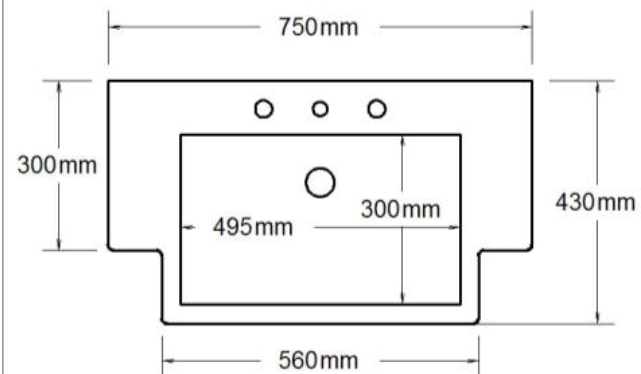

Specification Sheet

Monaco Forward Bowl 750mm Single Bowl

1 Taphole MFB750C1

Codes **3 Taphole** MFB750C3

0 Taphole MFB750C0

Colour White Gloss

Basin

↑ MFB750C1

Top View

Side View