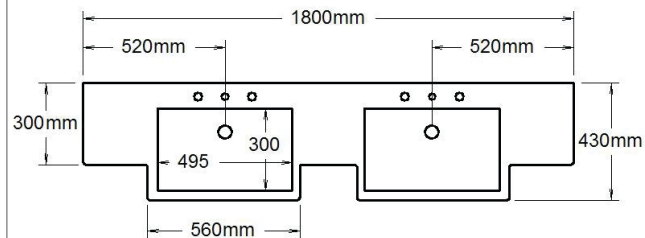

Specification Sheet

Monaco Forward Bowl 1800mm Double Bowl

1 Taphole MFB180D1

Codes **3 Taphole** MFB180D3

0 Taphole MFB180D0

Colour White Gloss

Basin

↑ MFB180D3

Top View

Side View