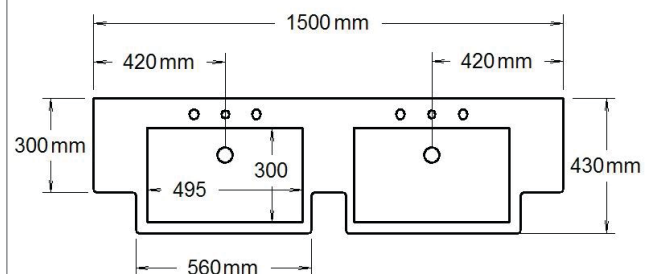

Specification Sheet

Monaco Forward Bowl 1800mm Single Bowl

1 Taphole MFB180C1

Codes **3 Taphole** MFB180C3

0 Taphole MFB180C0

Colour White Gloss

Basin

↑ MFB180C1

Top View

Side View