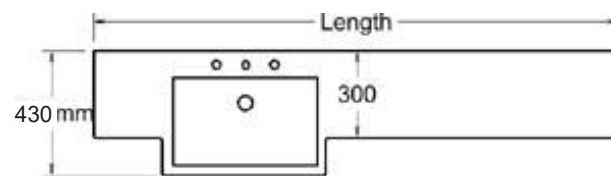

1 Taphole RH MFB180R1

3 Taphole RH MFB180R3

0 Taphole RH MFB180R0

Colour

White Gloss

Basin

↑ MFB180L1

Top View

Available in left hand and right hand bowl configurations

Side View