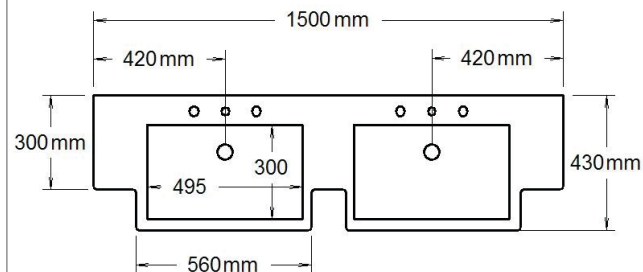

Specification Sheet

Monaco Forward Bowl 1500mm Double Bowl

	1 Taphole	MFB150D1
Codes	3 Taphole	MFB150D3
	0 Taphole	MFB150D0
Colour	White Gloss	

Basin

↑ MFB150D1

Top View

Side View