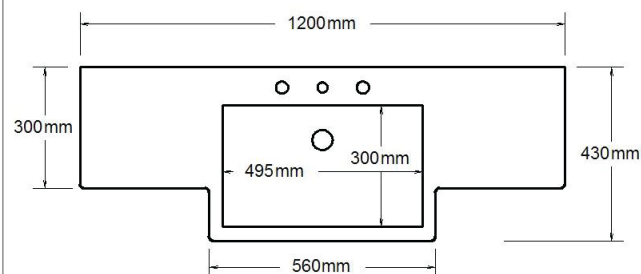

Specification Sheet

Monaco Forward Bowl 1500mm Single Bowl

1 Taphole MFB150C1

Codes **3 Taphole** MFB150C3

0 Taphole MFB150C0

Colour White Gloss

Basin

↑ MFB150C1

Top View

Side View