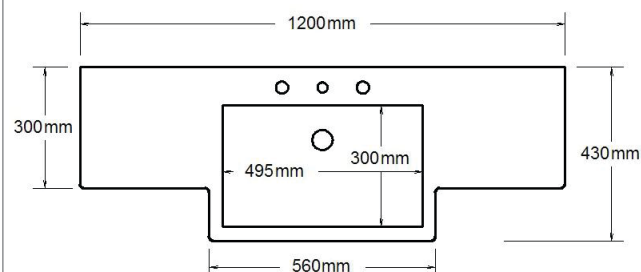

Specification Sheet

Monaco Forward Bowl 1200mm Single Bowl

1 Taphole MFB120C1

Codes **3 Taphole** MFB120C3

0 Taphole MFB120C0

Colour White Gloss

Basin

↑ MFB120C3

Top View

Side View