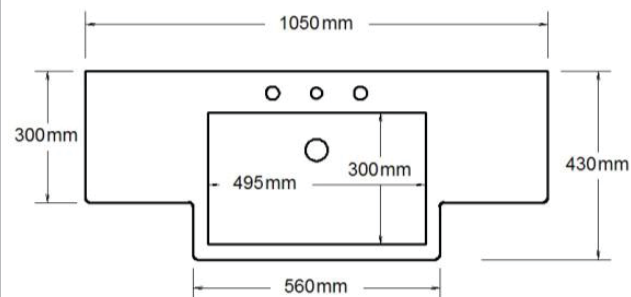

Specification Sheet

Monaco Forward Bowl 1050mm Single Bowl

1 Taphole MFB105C1

Codes **3 Taphole** MFB105C3

0 Taphole MFB105C0

Colour White Gloss

Basin

Top View

Side View