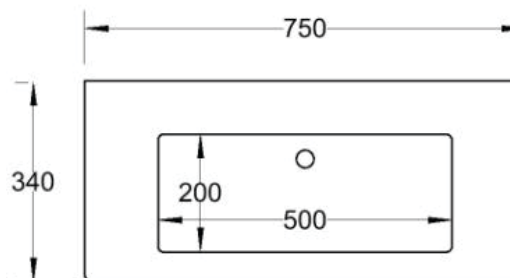

Specification Sheet

Monaco Ensuite

750mm Single Bowl

	1 Taphole	MEN750C1
Codes	3 Taphole	MEN750C3
	0 Taphole	MEN750C0
Colour	White Gloss	

Basin

↑ MEN750C1

Top View

Side View