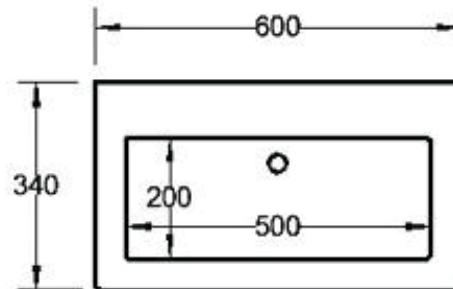

## 600mm Single Bowl

	<b>1 Taphole</b>	MEN600C1
<b>Codes</b>	<b>3 Taphole</b>	MEN600C3
	<b>0 Taphole</b>	MEN600C0
<b>Colour</b>	White Gloss	

Basin

↑ MEN600C1

Top View

Side View