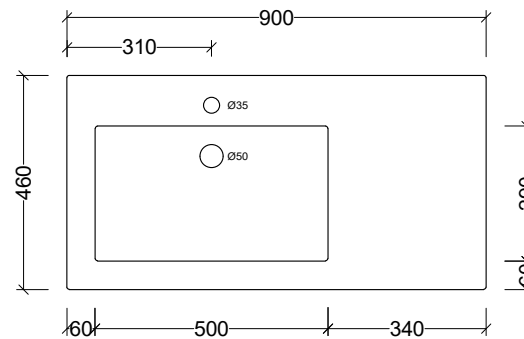

Specification Sheet

Essential Offset

900mm Single Bowl

Codes

| | | |
|-----------|----|----------|
| 1 Taphole | LH | ESS900L1 |
| 3 Taphole | LH | ESS900L3 |
| 0 Taphole | LH | ESS900L0 |
| 1 Taphole | RH | ESS900R1 |
| 3 Taphole | RH | ESS900R3 |
| 0 Taphole | RH | ESS900R0 |

Colour

White Gloss

Basin

↑ ESS900L1

Top View

Side View