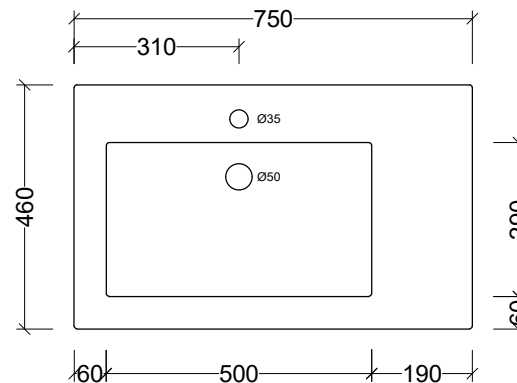

Specification Sheet

Essential Offset

750mm Single Bowl

Codes

1 Taphole	LH	ESS750L1
3 Taphole	LH	ESS750L3
0 Taphole	LH	ESS750L0
1 Taphole	RH	ESS750R1
3 Taphole	RH	ESS750R3
0 Taphole	RH	ESS750R0

Colour

White Gloss

Basin

Top View

Side View