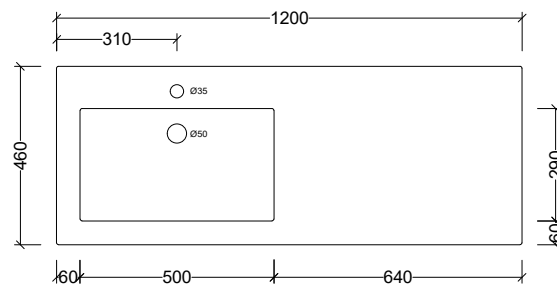

Specification Sheet

Essential Offset

1200mm Single Bowl

Codes

1 Taphole	LH	ESS120L1
3 Taphole	LH	ESS120L3
0 Taphole	LH	ESS120L0
1 Taphole	RH	ESS120R1
3 Taphole	RH	ESS120R3
0 Taphole	RH	ESS120R0

Colour

White Gloss

Basin

Top View