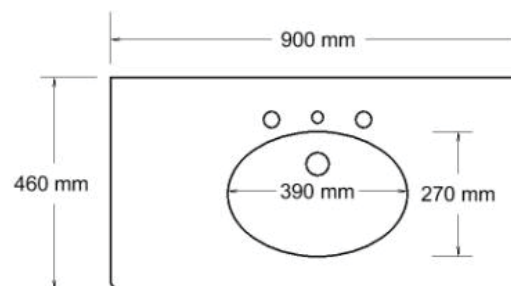

Specification Sheet

Elite

900mm Single Bowl

1 Taphole ELI900C1

Codes **3 Taphole** ELI900C3

0 Taphole ELI900C0

Colour White Gloss

Basin

↑ ELI900C1

Top View

Side View