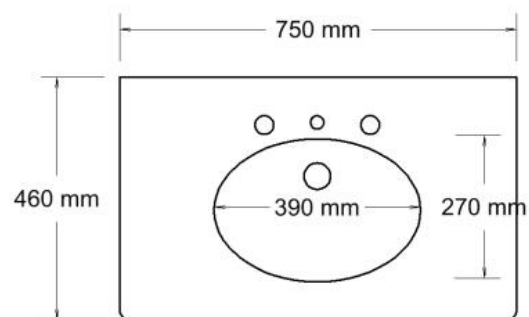

Specification Sheet

Elite

750mm Single Bowl

1 Taphole ELI750C1

Codes **3 Taphole** ELI750C3

0 Taphole ELI750C0

Colour White Gloss

Basin

↑ ELI750C1

Top View

Side View