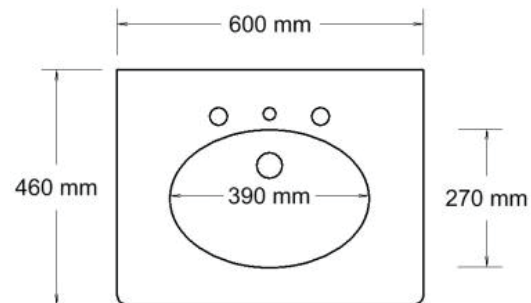

Specification Sheet

Elite

600mm Single Bowl

1 Taphole ELI600C1

Codes **3 Taphole** ELI600C3

0 Taphole ELI600C0

Colour White Gloss

Basin

↑ ELI600C1

Top View

Side View