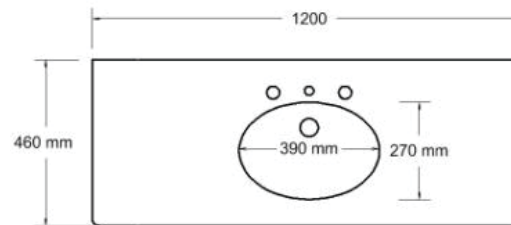

Specification Sheet

Elite

1200mm Single Bowl

1 Taphole ELI120C1

Codes **3 Taphole** ELI120C3

0 Taphole ELI120C0

Colour White Gloss

Basin

↑ ELI120C1

Top View

Side View