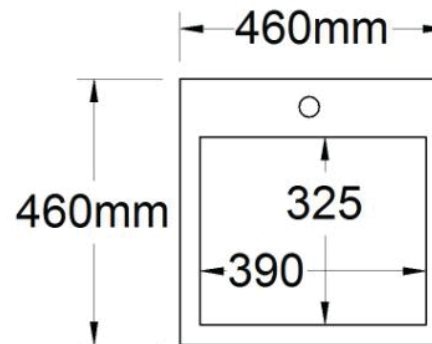

Specification Sheet

Cove

460mm Slim Basin

1 Taphole CSL460C1

Codes **3 Taphole** CSL460C3

0 Taphole CSL460C0

Colour White Gloss

Basin

↑ CSL460C1

Top View

Side View