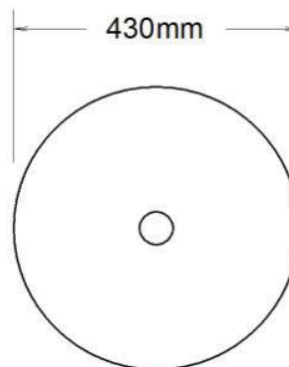

# Corrida

430 x 430 x 120mm Basin

**Code** 0 Taphole COR120C0

**Colour** White Gloss

Basin

Top View

Side View