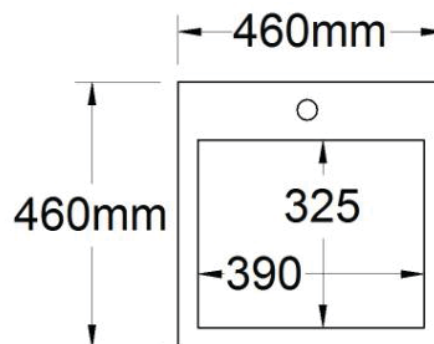

Specification Sheet

Cove

460mm Grand Basin

1 Taphole CGR460C1

Codes **3 Taphole** CGR460C3

0 Taphole CGR460C0

Colour White Gloss

Basin

↑ CGR460C1

Top View

Side View