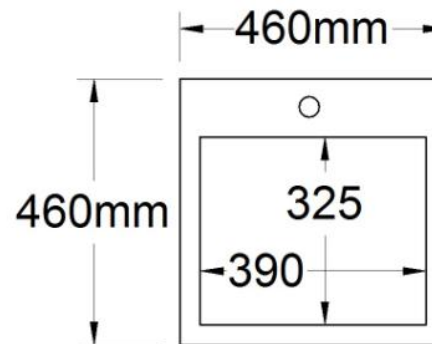

### Cove

460mm Forward  
Bowl Basin

**1 Taphole** CFB460C1

**Codes** **3 Taphole** CFB460C3

**0 Taphole** CFB460C0

**Colour** White Gloss

Basin

↑ CFB460C1

Top View

Side View