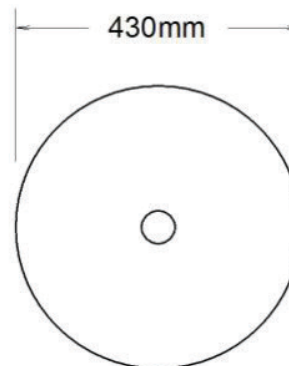

### Corrida

430mm Forward  
Bowl Basin

**Code** 0 Taphole CFB120C0

**Colour** White Gloss

Basin

Top View

Side View