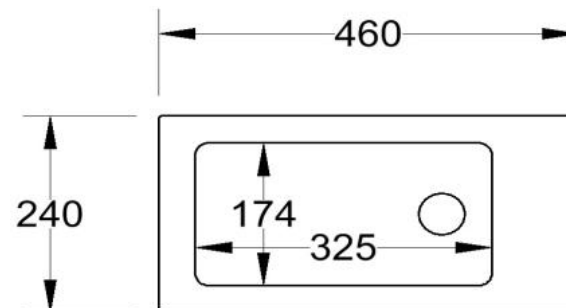

Specification Sheet

Cove

460mm Ensuite
Wall Hung Basin

Code 1 Taphole CEW460C1

Colour White Gloss

Basin

Top View

Side View