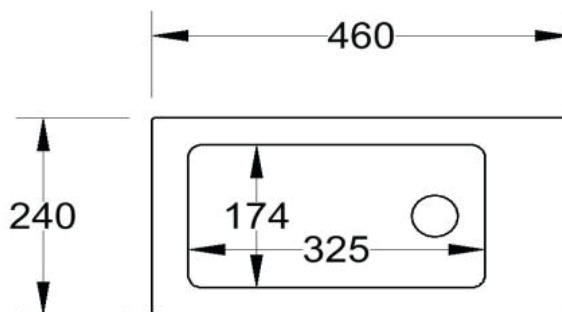

Specification Sheet

Half Cove

460mm Ensuite
Grand Basin

Code 1 Taphole CEG460C1

Colour White Gloss

Basin

Top View

Side View