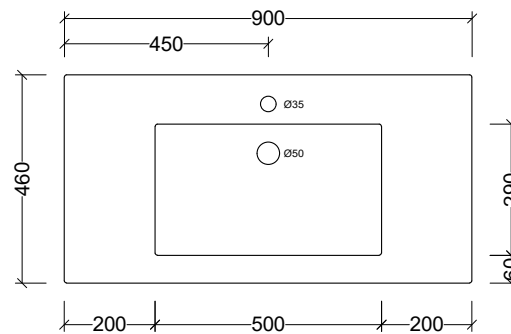

Specification Sheet

Essential

900mm Single Bowl

	1 Taphole	ESS900C1
Codes	3 Taphole	ESS900C3
	0 Taphole	ESS900C0
Colour	White Gloss	

Basin

Top View

Side View