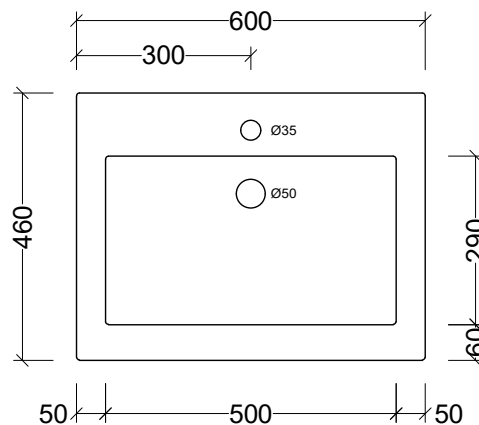

Specification Sheet

Essential

600mm Single Bowl

	1 Taphole	ESS600C1
Codes	3 Taphole	ESS600C3
	0 Taphole	ESS600C0
Colour	White Gloss	

Basin

Top View

Side View