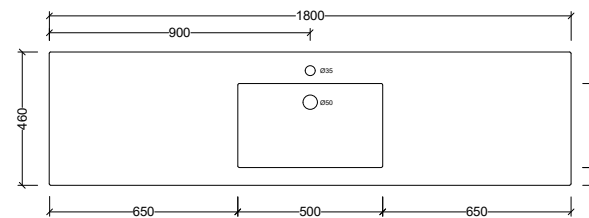

Specification Sheet

Essential

1800mm Single Bowl

	1 Taphole	ESS180C1
Codes	3 Taphole	ESS180C3
	0 Taphole	ESS180C0
Colour	White Gloss	

Basin

Top View