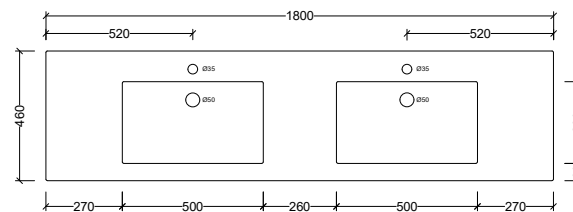

Specification Sheet

Essential

1800mm Double Bowl

1 Taphole ESS180D1

Codes 3 Taphole ESS180D3

0 Taphole ESS180D0

Colour White Gloss

Basin

Top View

Side View