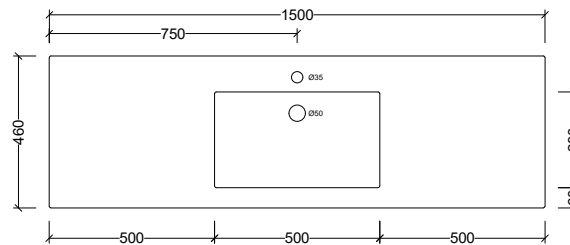

Specification Sheet

Essential

1500mm Single Bowl

	1 Taphole	ESS150C1
Codes	3 Taphole	ESS150C3
	0 Taphole	ESS150C0
Colour	White Gloss	

Basin

Top View

Side View