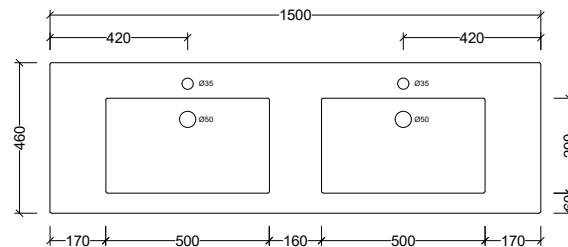

## 1500mm Double Bowl

	1 Taphole	ESS150D1
<b>Codes</b>	3 Taphole	ESS150D3
	0 Taphole	ESS150D0
<b>Colour</b>	White Gloss	

Basin

↑ ESS150D1

Top View

Side View