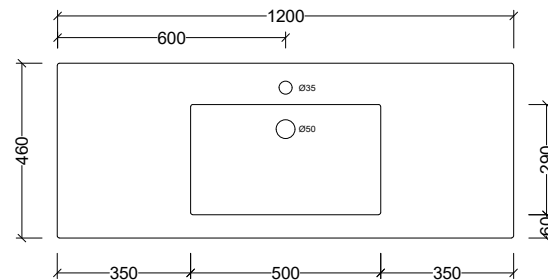

# Essential

1200mm Single Bowl

1 Taphole ESS120C1

**Codes** 3 Taphole ESS120C3

0 Taphole ESS120C0

**Colour** White Gloss

Basin

↑ ESS120C1

Top View

Side View