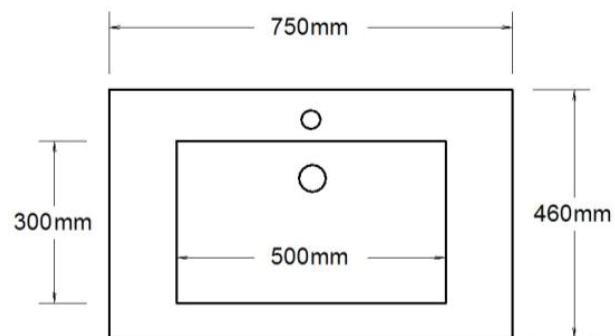

Specification Sheet

Monaco

750mm Single Bowl

1 Taphole MON750C1

Codes **3 Taphole** MON750C3

0 Taphole MON750C0

Colour White Gloss

Basin

↑ MON750C3

Top View

Side View