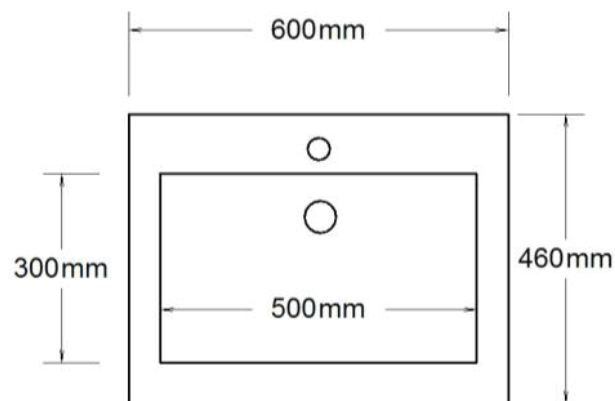

Specification Sheet

Monaco

600mm Single Bowl

1 Taphole MON600C1

Codes **3 Taphole** MON600C3

0 Taphole MON600C0

Colour White Gloss

Basin

↑ MON600C3

Top View

Side View