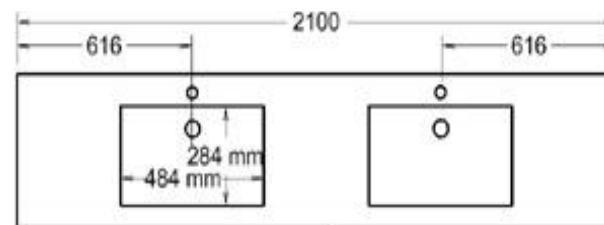

Specification Sheet

Monaco

2100mm Double Bowl

1 Taphole MON210D1

Codes **3 Taphole** MON210D3

0 Taphole MON210D0

Colour White Gloss

Basin

↑ MON210D3

Top View

Side View