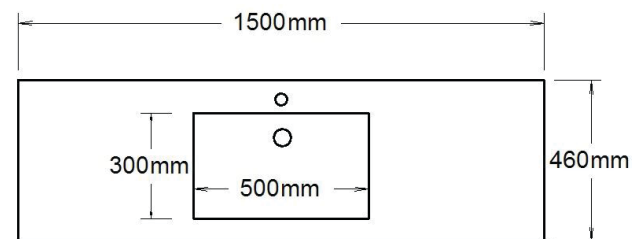

Specification Sheet

Monaco

1500mm Single Bowl

1 Taphole MON150C1

Codes **3 Taphole** MON150C3

0 Taphole MON150C0

Colour White Gloss

Basin

↑ MON150C1

Top View

Side View