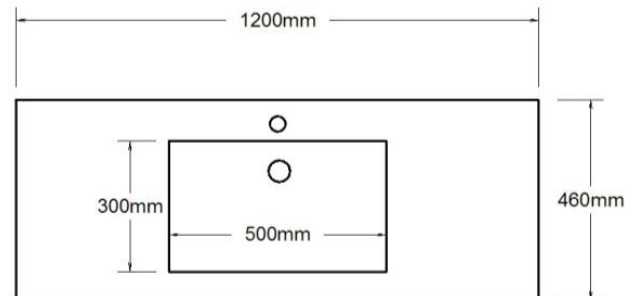

Specification Sheet

Monaco

1200mm Single Bowl

1 Taphole MON120C1

Codes **3 Taphole** MON120C3

0 Taphole MON120C0

Colour White Gloss

Basin

↑ MON120C1

Top View

Side View