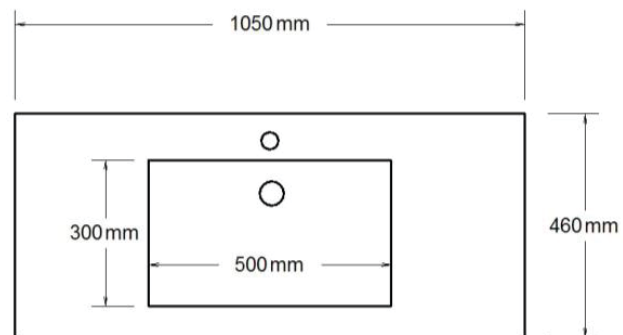

Specification Sheet

Monaco

1050mm Single Bowl

1 Taphole MON105C1

Codes **3 Taphole** MON105C3

0 Taphole MON105C0

Colour White Gloss

Basin

↑ MON105C1

Top View

Side View