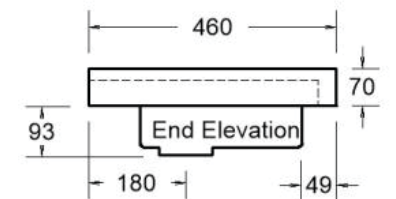

Specification Sheet

Monaco Grand

750mm Single Bowl

	1 Taphole	MGR750C1
Codes	3 Taphole	MGR750C3
	0 Taphole	MGR750C0
Colour	White Gloss	

Basin

↑ MGR750C0

Top View

Side View