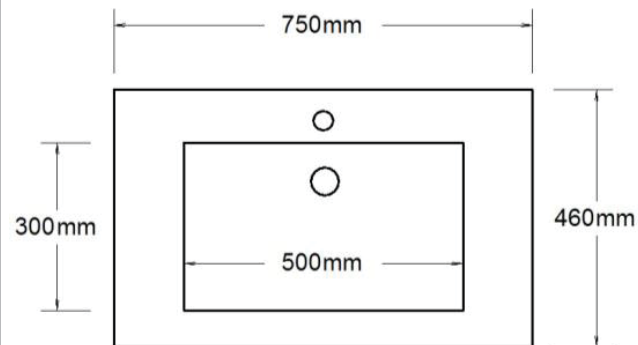

Specification Sheet

Monaco Grand

750mm Single Bowl

	1 Taphole	MGR750C1
Codes	3 Taphole	MGR750C3
	0 Taphole	MGR750C0
Colour	White Gloss	

Basin

↑ MGR750C0

Top View

Side View