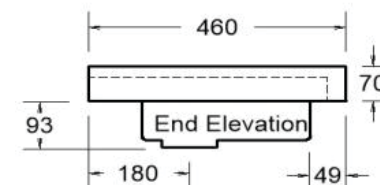

Specification Sheet

Monaco Grand

600mm Single Bowl

1 Taphole MGR600C1

Codes **3 Taphole** MGR600C3

0 Taphole MGR600C0

Colour White Gloss

Basin

↑ MGR600C0

Top View

Side View

Important Information to
Support Vanity Top