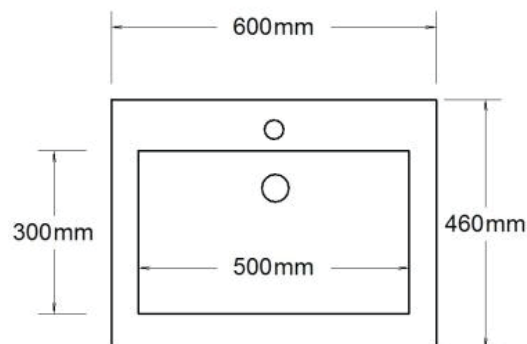

Specification Sheet

Monaco Grand

600mm Single Bowl

1 Taphole MGR600C1

Codes **3 Taphole** MGR600C3

0 Taphole MGR600C0

Colour White Gloss

Basin

↑ MGR600C0

Top View

Side View

Important Information to
Support Vanity Top