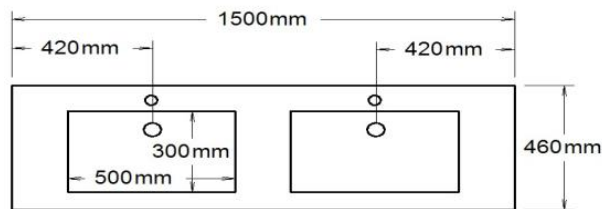

Specification Sheet

Monaco Grand 1500mm Double Bowl

Codes	1 Taphole	MGR150D1
	3 Taphole	MGR150D3
	0 Taphole	MGR150D0
Colour	White Gloss	

Basin

↑ MGR150D1

Top View

Side View

Important Information to
Support Vanity Top