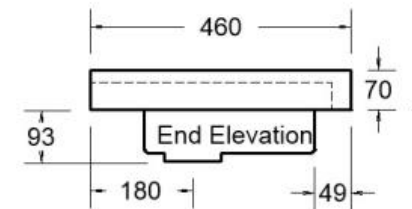

Specification Sheet

Monaco Grand 1500mm Double Bowl

Codes	1 Taphole	MGR150D1
	3 Taphole	MGR150D3
	0 Taphole	MGR150D0
Colour	White Gloss	

Basin

↑ MGR150D1

Top View

Side View

Important Information to
Support Vanity Top