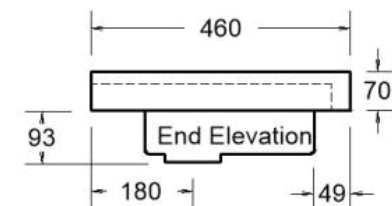

# Monaco Grand 1500mm Single Bowl

<b>Codes</b>	<b>1 Taphole</b>	MGR150C1
	<b>3 Taphole</b>	MGR150C3
	<b>0 Taphole</b>	MGR150C0
<b>Colour</b>	White Gloss	

Basin

↑ MGR150C0

Top View

Side View

Important Information to Support Vanity Top