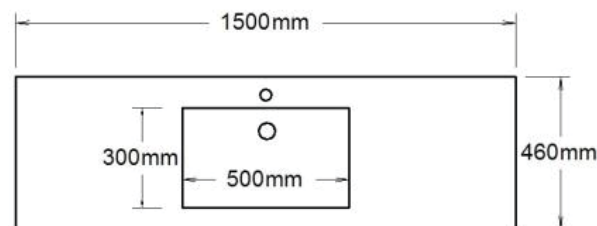

# Monaco Grand 1500mm Single Bowl

<b>Codes</b>	<b>1 Taphole</b>	MGR150C1
	<b>3 Taphole</b>	MGR150C3
	<b>0 Taphole</b>	MGR150C0
<b>Colour</b>	White Gloss	

Basin

↑ MGR150C0

Top View

Side View

Important Information to Support Vanity Top