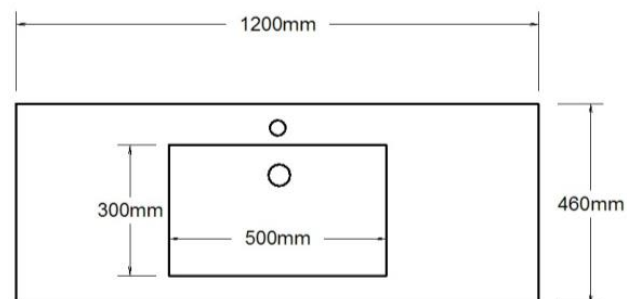

Specification Sheet

Monaco Grand

1200mm Single Bowl

| | | |
|---------------|------------------|----------|
| Codes | 1 Taphole | MGR120C1 |
| | 3 Taphole | MGR120C3 |
| | 0 Taphole | MGR120C0 |
| Colour | White Gloss | |

Basin

↑ MGR120C1

Top View

Side View

Important Information to Support Vanity Top