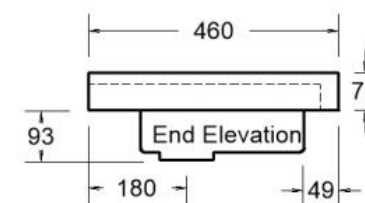

Basin

↑ MGR120C1

Top View

Side View

Important Information to Support Vanity Top